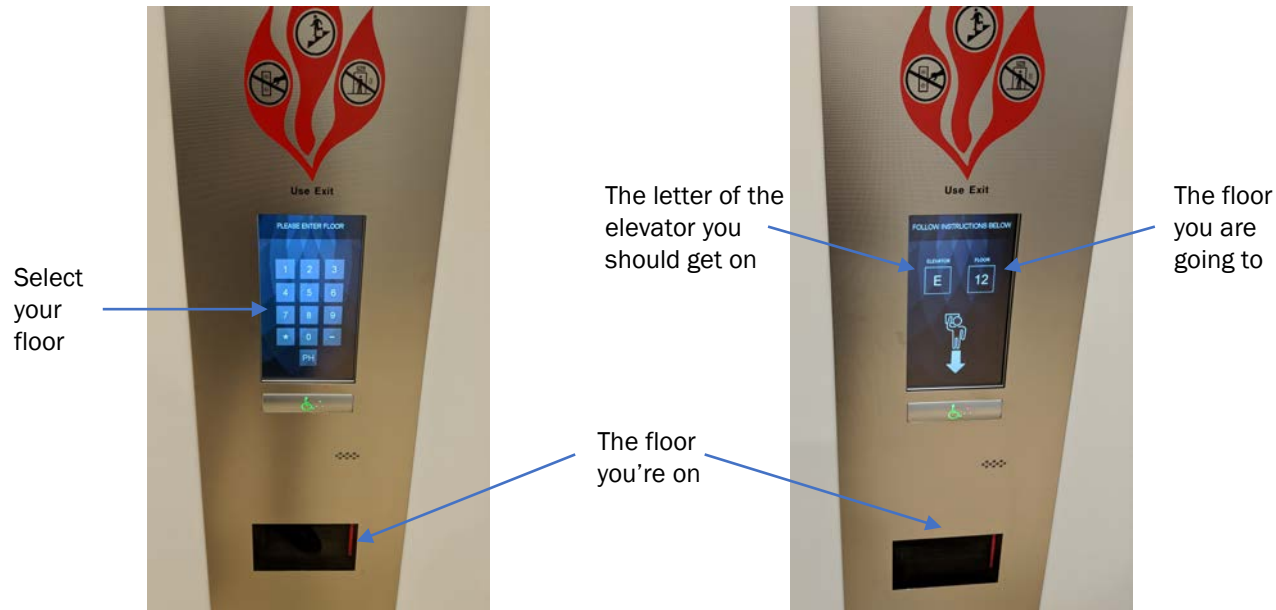

# Continue down the sidewalk, through the covered entrance into the lobby.

←-----**Step 2:** Walk down this----->  
sidewalk between the two buildings  
**2<sup>nd</sup> Ave** this way                      **3<sup>rd</sup> Ave** this way

**Mass Ave**

**Step 3:** Go to the end of the sidewalk and turn left to enter the lobby

An API greeter and a security guard will be in the lobby. Use your badge to go up to the floor your office or workstation is located.