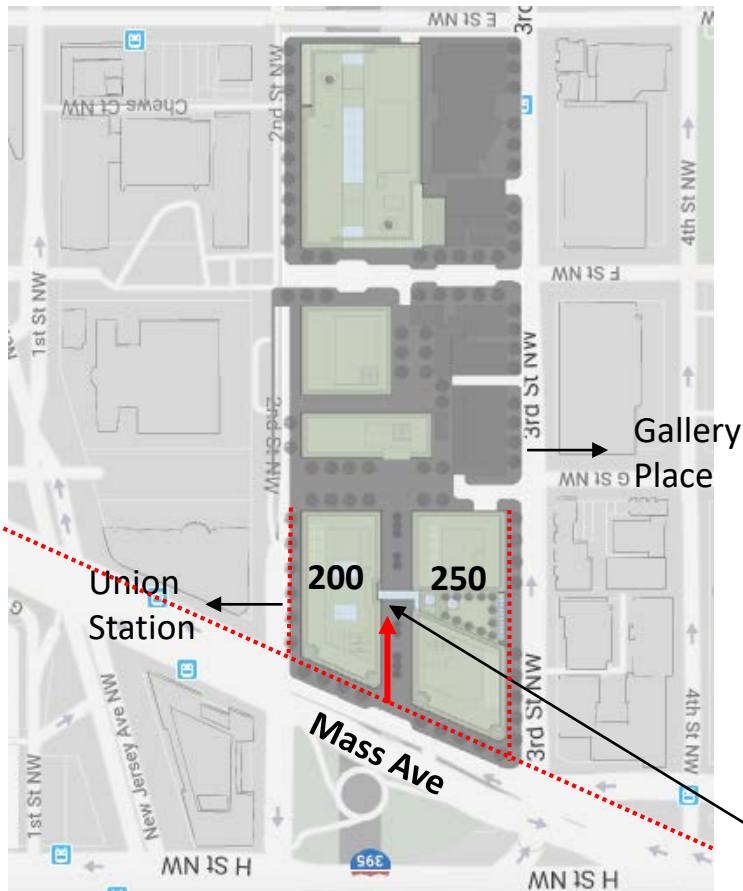

# FINDING THE API ENTRANCE TO 200 MASS AVE

---

There will be signage posted at all locked doors to 200 Mass that will point you to the right entrance but here are detailed instructions so you're prepared!

# This is the view when you're standing on Mass Ave facing 200 and 250 Mass Ave.

200

250

The main entrance to our building is between 200 Mass Ave (left; our building) and 250 Mass Ave (right).

## INSTRUCTIONS:

**Step 1:** Coming from 3<sup>rd</sup> Ave, take a right turn to go down the sidewalk between the two buildings. Coming from 2<sup>nd</sup> Ave, take a left turn to go down the sidewalk down the two buildings. This is the solid red arrow.

# Continue down the sidewalk, through the covered entrance into the lobby.

←-----**Step 2:** Walk down this----->  
sidewalk between the two buildings  
**2<sup>nd</sup> Ave** this way                      **3<sup>rd</sup> Ave** this way